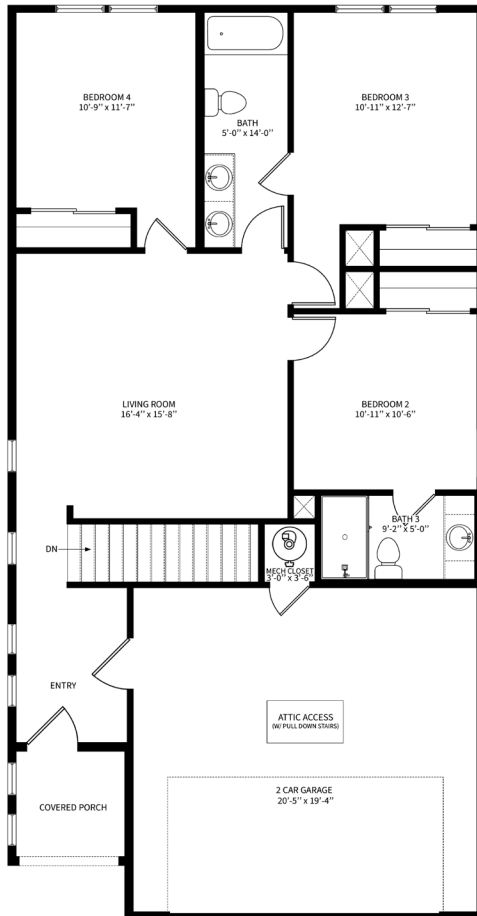

## SEASCAPE FLOOR PLAN

**TERRACE LEVEL**

**MAIN LEVEL**

**LOFT**

Main Level: 1 Bedroom | 1.5 Baths

Second Level: 3 Bedrooms | 2 Baths

Square Footage: 1,003 Terrace Level; 1,337 Main Level; 164 Loft; 2,504 Total