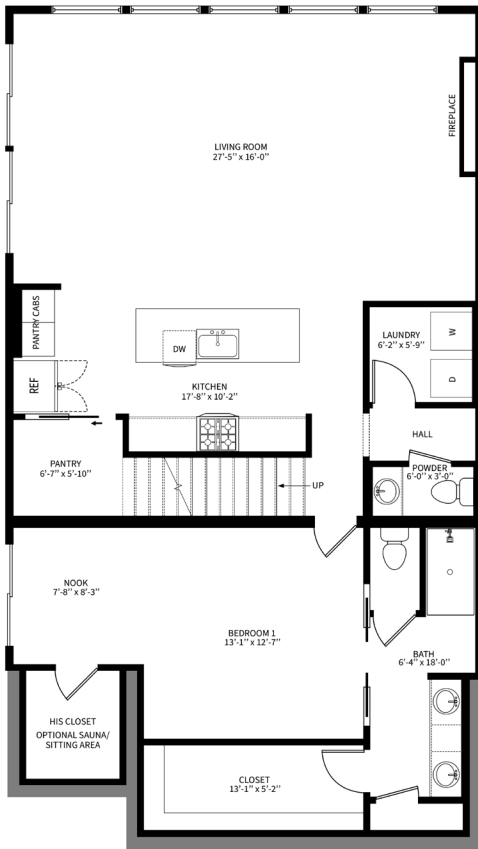

# MARINA PARC VILLAS

## SEASCAPE FLOOR PLAN

**TERRACE LEVEL**

**MAIN LEVEL**

**LOFT**

Main Level: 1 Bedroom | 1.5 Baths

Second Level: 3 Bedrooms | 2 Baths

Square Footage: 1,003 Terrace Level; 1,337 Main Level; 164 Loft; 2,504 Total